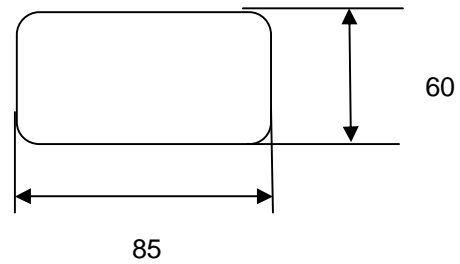

Wood Briquette Information

Origin: Russia
Species: Coniferous
Packaged: 12 Briquettes per 10kg Packet
120 Packages per Pallet, Pallet approx. weight = 1,200kg

Briquette Size:

Size of briquette		
length	height	width
MM	MM	MM
150	60	85

Briquettes are packaged in Plastic Bags and pallets are shrink wrapped, however, we do not recommend storing Briquettes outside.

Briquettes are stacked on "Euro Pallets" - Approx. dimensions per pallet: height - 150cm, width – 120cm, depth – 80cm.