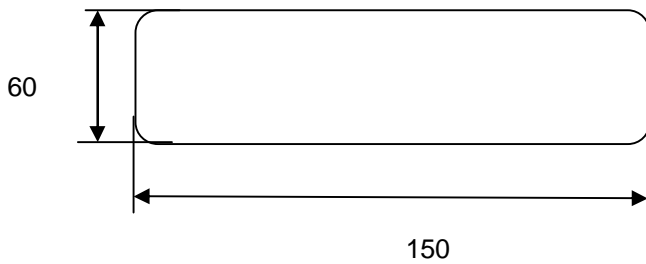

Wood Briquette Information

Origin: Russia
Species: Coniferous
Packaged: 12 Briquettes per 10kg Packet
120 Packages per Pallet, Pallet approx. weight = 1,200kg

Briquette Size:

Size of briquette		
length	height	width
MM	MM	MM
150	60	85